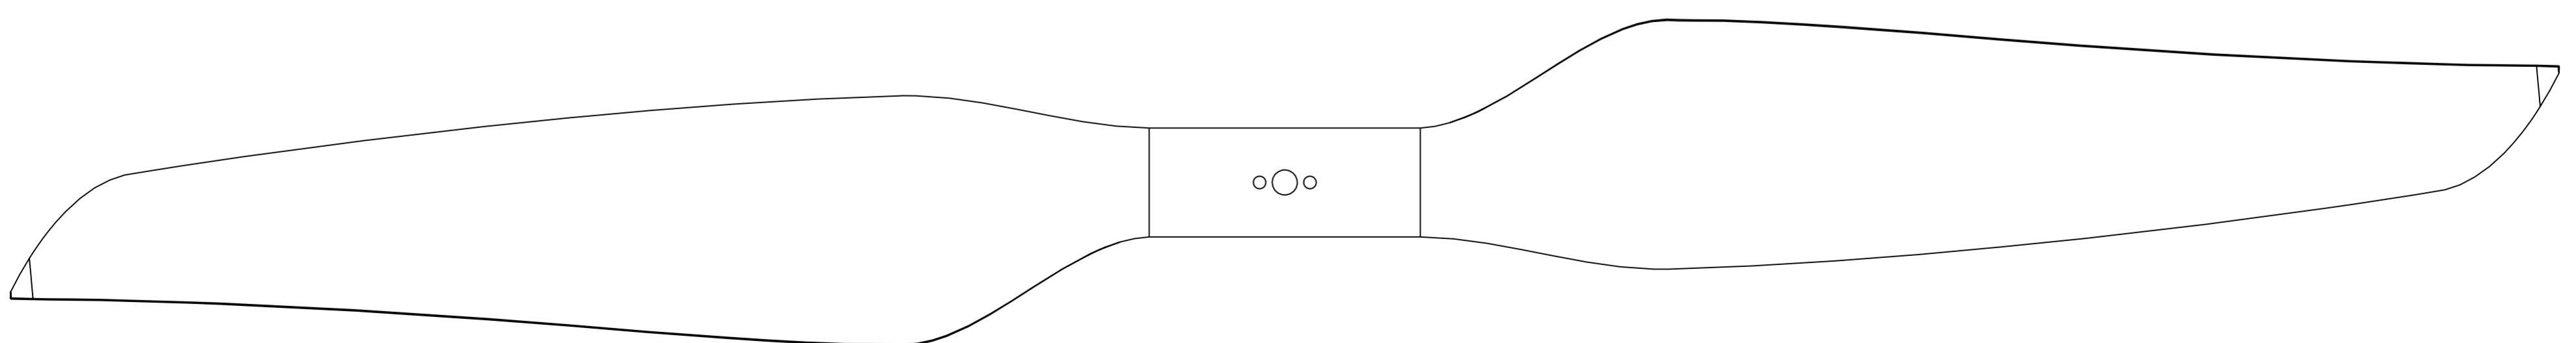

Pricing Catalogue - SRZ

Model	Diameter (inches)	Pitch (inches)	Max Thrust	Operational Thrust	Weight (grams)	Price (₹/pair)
SRZ 16×5.4	16	5.4	4.2 kg @ 8000 RPM	1.6 kg @ 4800 RPM	27	₹7,499
SRZ 18×6.1	18	6.1	5.5 kg @ 7000 RPM	1.8 kg @ 4200 RPM	29	₹11,499
SRZ 20×6	20	6	6.7 kg @ 6500 RPM	2.6 kg @ 3900 RPM	40	₹14,999
SRZ 22×6.6	22	6.6	7.3 kg @ 5800 RPM	2.6 kg @ 3400 RPM	47	₹17,499
SRZ 24×7.2	24	7.2	8.8 kg @ 5200 RPM	3.5 kg @ 3300 RPM	64	₹19,999
SRZ 26×7.8	26	7.8	11 kg @ 5000 RPM	4.2 kg @ 3000 RPM	80	₹24,999
SRZ 28×8.4	28	8.4	12.2 kg @ 5000 RPM	5.1 kg @ 3000 RPM	105	₹27,499
SRZ 30×9	30	9	14.3 kg @ 4200 RPM	5 kg @ 2400 RPM	125	₹36,499

- Hole thread sizes can be changed upon request
- Additional sizes available, from 42" to 80" for pricing please reach out on contact@sraeros.com

- Price excludes tax & shipping
- Discounts available on bulk quantities
- Payment terms: 50% advance, 50% before dispatch

Pricing Catalogue - SRY

Model	Diameter (inches)	Pitch (inches)	Price (₹/pair)
SRY 24×7.8	24	7.8	₹20,499
SRY 26×8.5	26	8.5	₹25,499
SRY 28×9.2	28	9.2	₹28,499
SRY 30×10.5	30	10.5	₹37,499
SRY 32×12	32	12	₹42,999
SRY 34×12	34	12	₹49,999
SRY 34×14	34	14	₹50,999
SRY 36×12	36	12	₹58,499
SRY 36×16	36	16	₹59,499
SRY 38×10	38	10	₹66,499
SRY 38×12	38	12	₹67,499
SRY 40×10	40	10	₹82,999
SRY 40×13	40	13	₹91,999